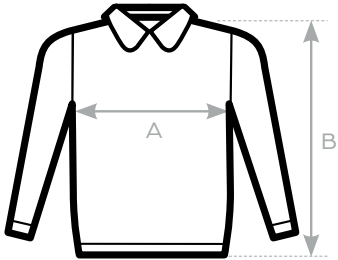

Size specs.

B2B Polosweater 70/30 B2B-PLSW	XS	S	M	L	XL	2XL	3XL	4XL
A HALF CHEST HALF CHEST FROM UNDERARM (2,5 cm)	49	52	56	60	64	67	70	73
B FRONT BODY LENGHT	69	71	73	75	77	79	81	83